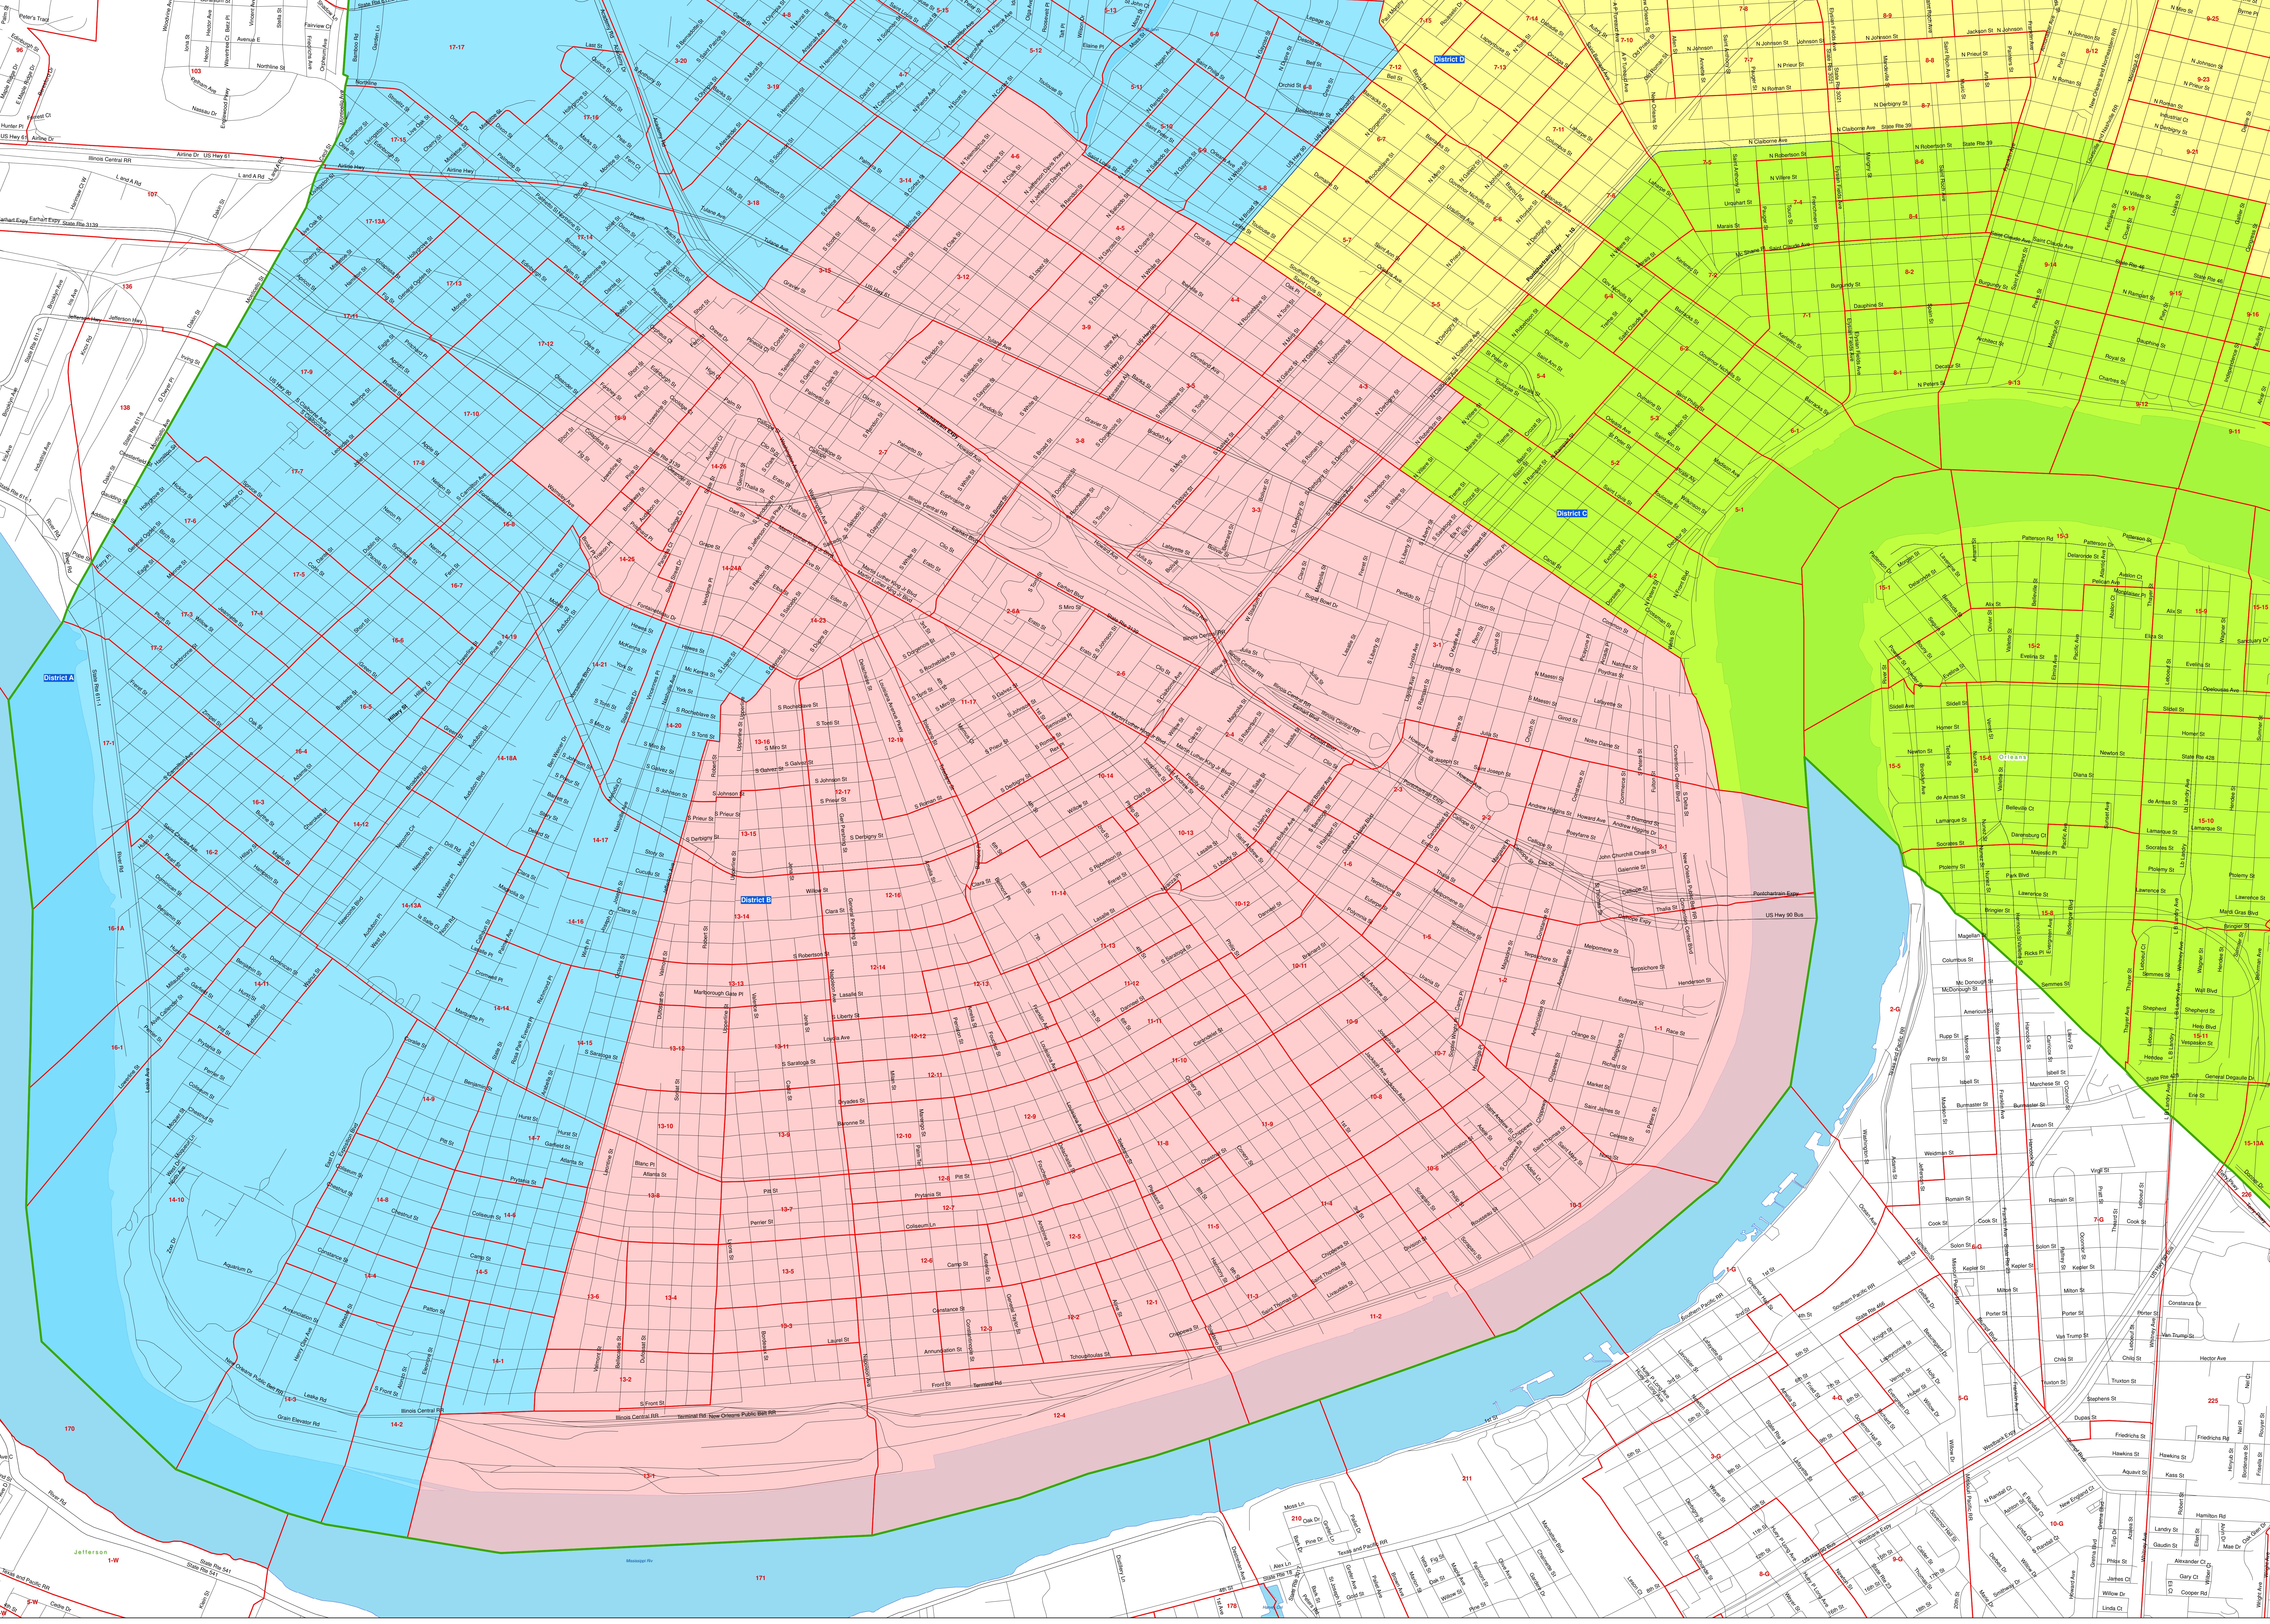

District A

District B

District C

District D

Olemiss

Map showing a grid of streets and districts. Districts are labeled: District A (blue), District B (pink), District C (yellow), and District D (green). Street names include: Main St, Central Ave, North St, South St, East St, West St, etc. District numbers range from 1-1 to 17-17. Major roads include US Hwy 51, US Hwy 90, and various local roads like Main St, Central Ave, etc. The Mississippi River is shown on the right side.