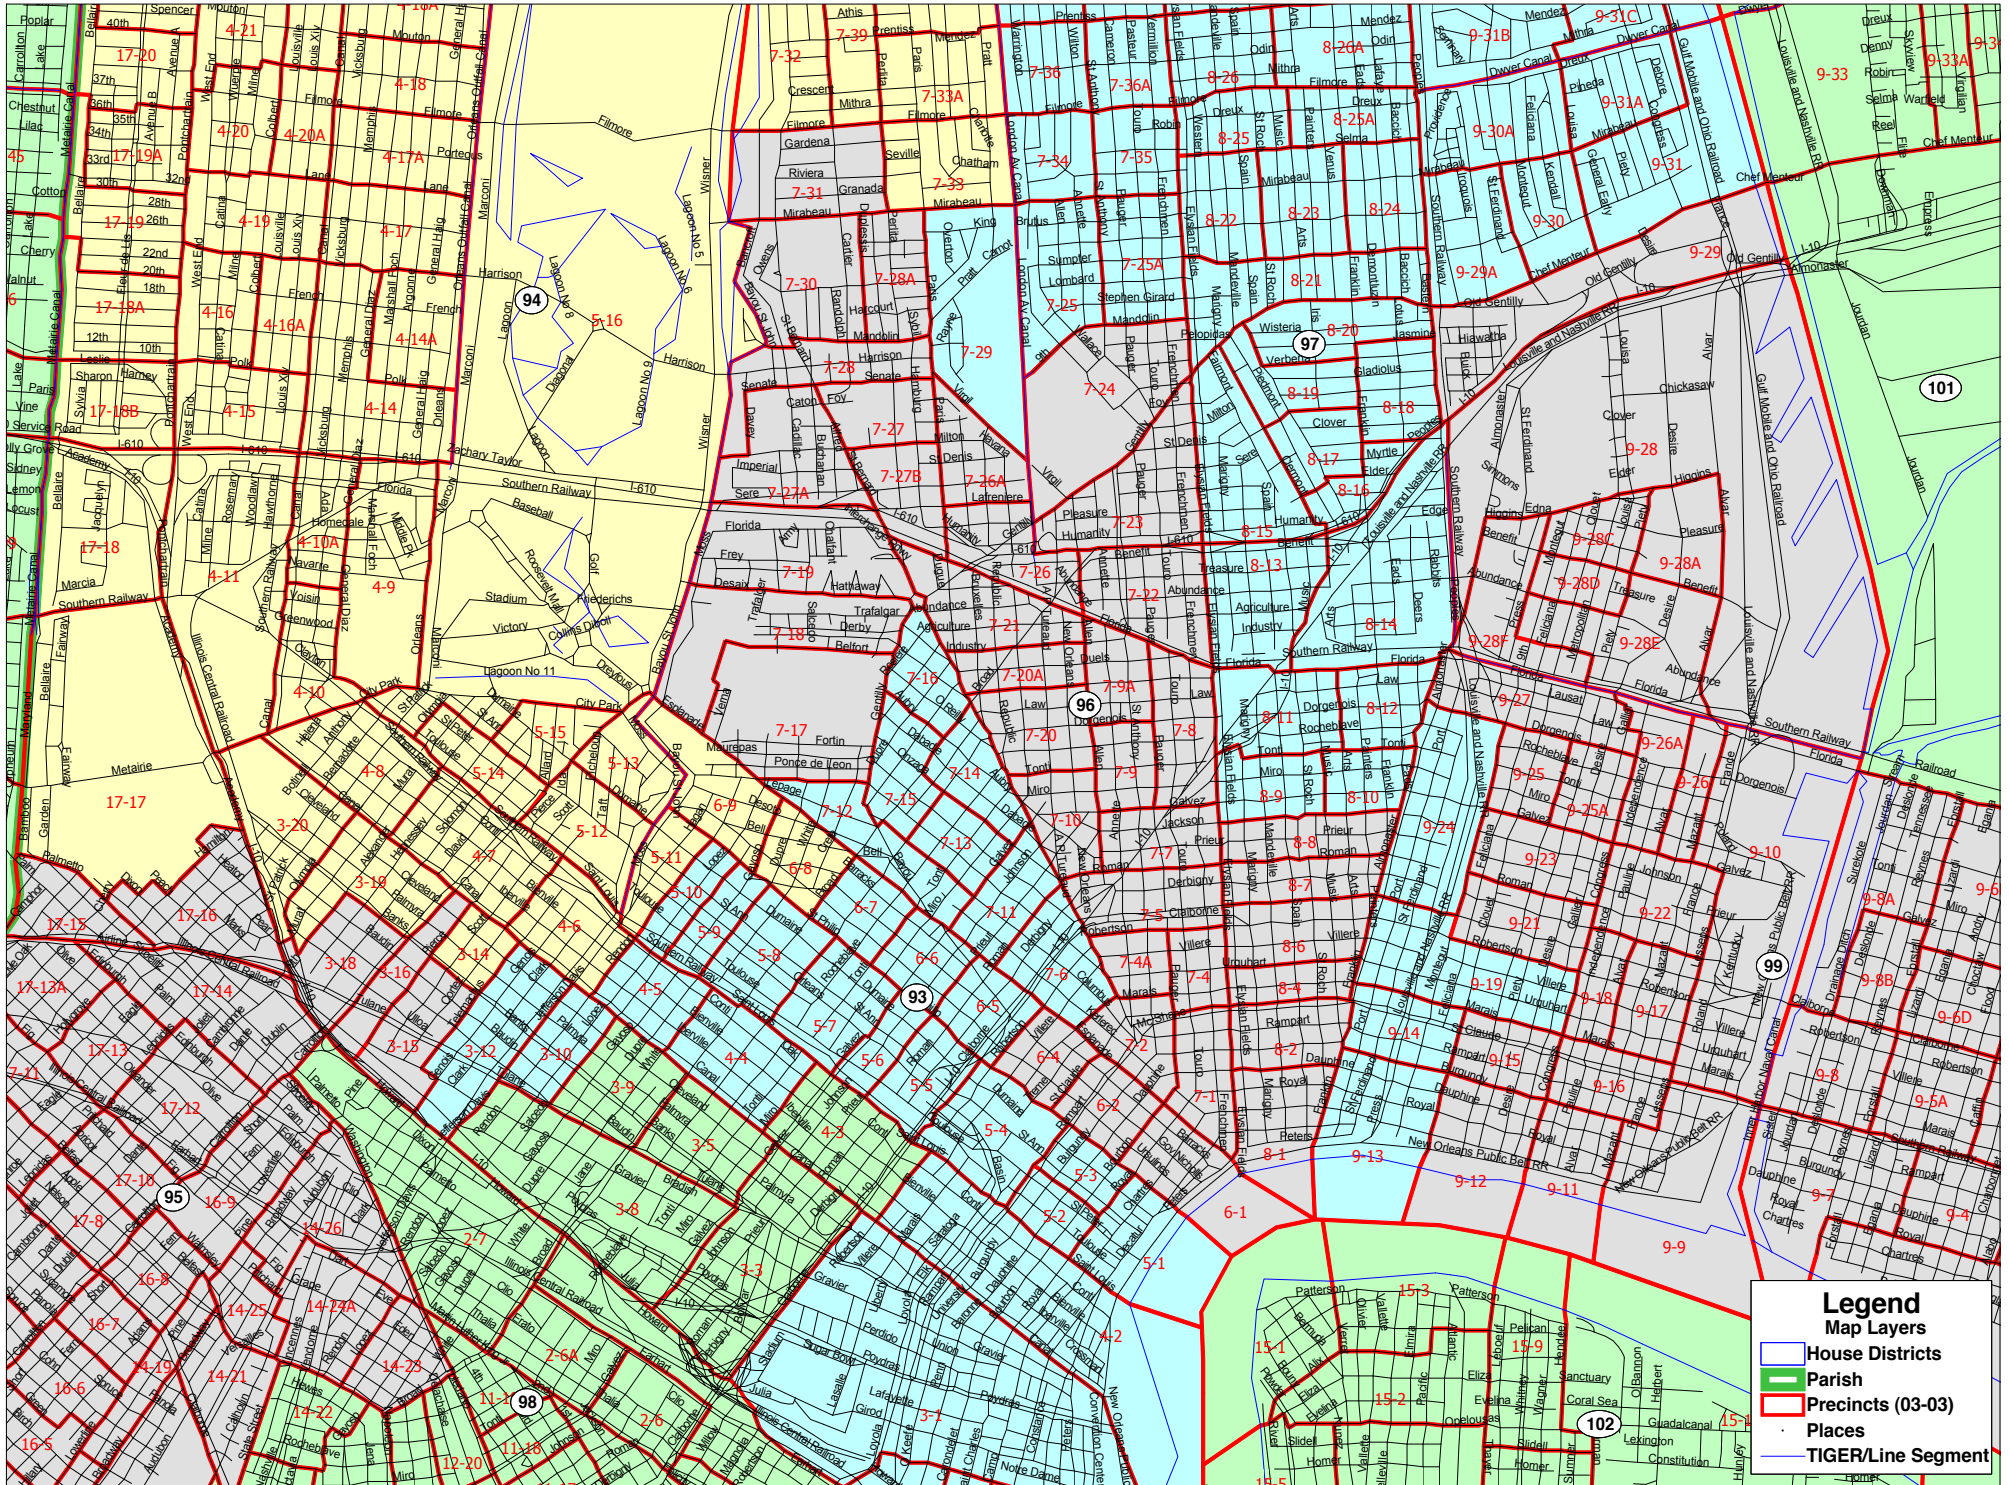

# House District 96

**Legend**  
Map Layers

- House Districts
- Parish
- Precincts (03-03)
- Places
- TIGER/Line Segment